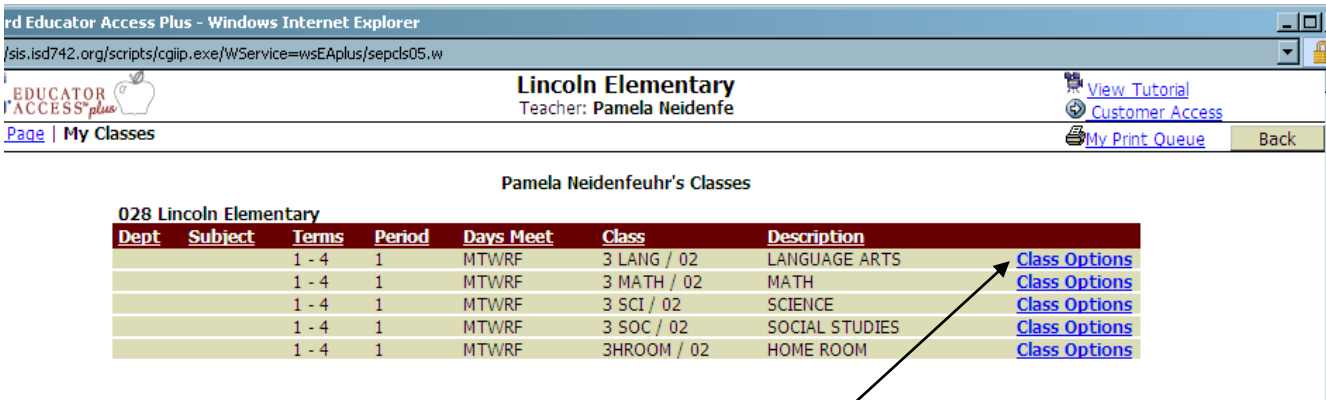

Rigby Scores in Skyward

Click on 'My Classes'

Pick the class you want enter Rigby scores for and 'Click'

Click on 'Test Scores'

At this point you can view previous scores by clicking on the + sign in front of the date. (These are the previous scores from SASI and are stored by date).