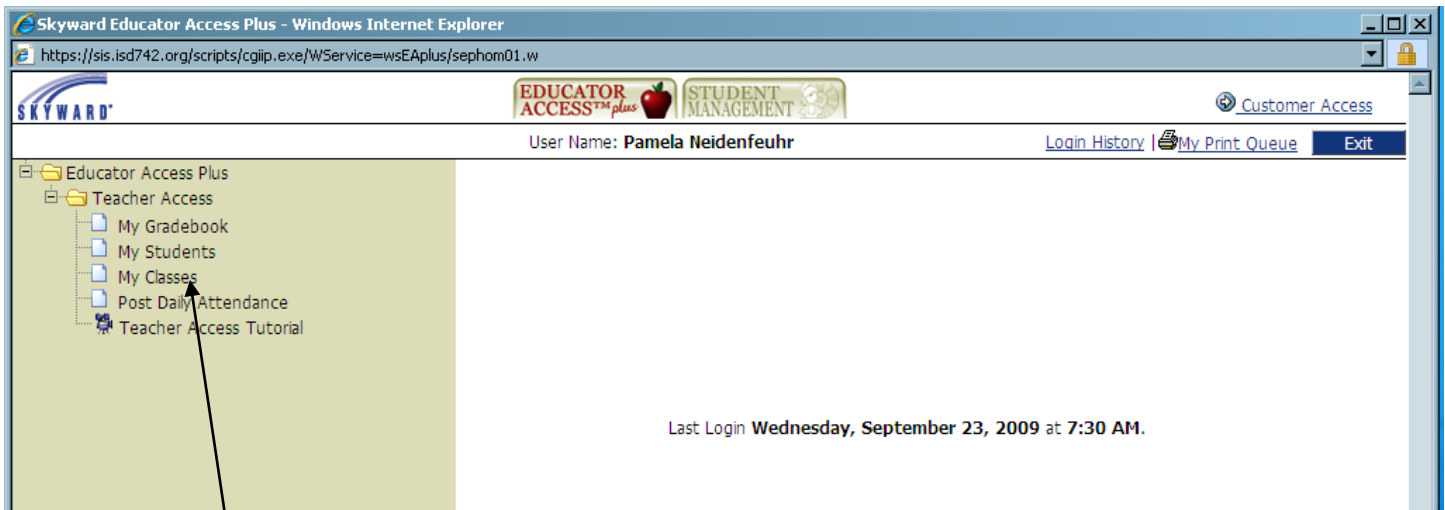

Rigby Scores in Skyward

Click on 'My Classes'

Pick the class you want enter Rigby scores for and 'Click'

Click on 'Test Scores'

At this point you can view previous scores by clicking on the + sign in front of the date. (These are the previous scores from SASI and are stored by date).