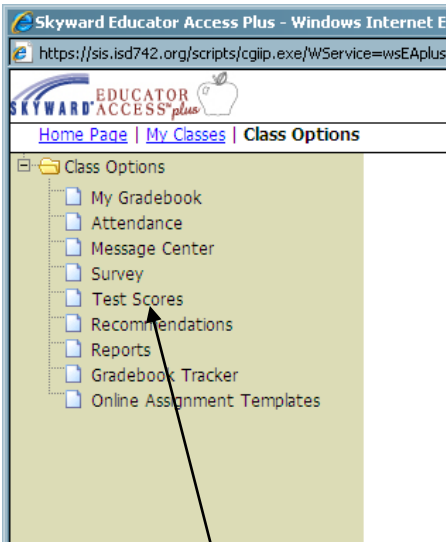

Rigby Scores in Skyward

Click on 'My Classes'

Pick the class you want enter Rigby scores for and 'Click'

Click on 'Test Scores'

At this point you can view previous scores by clicking on the + sign in front of the date. (These are the previous scores from SASI and are stored by date).