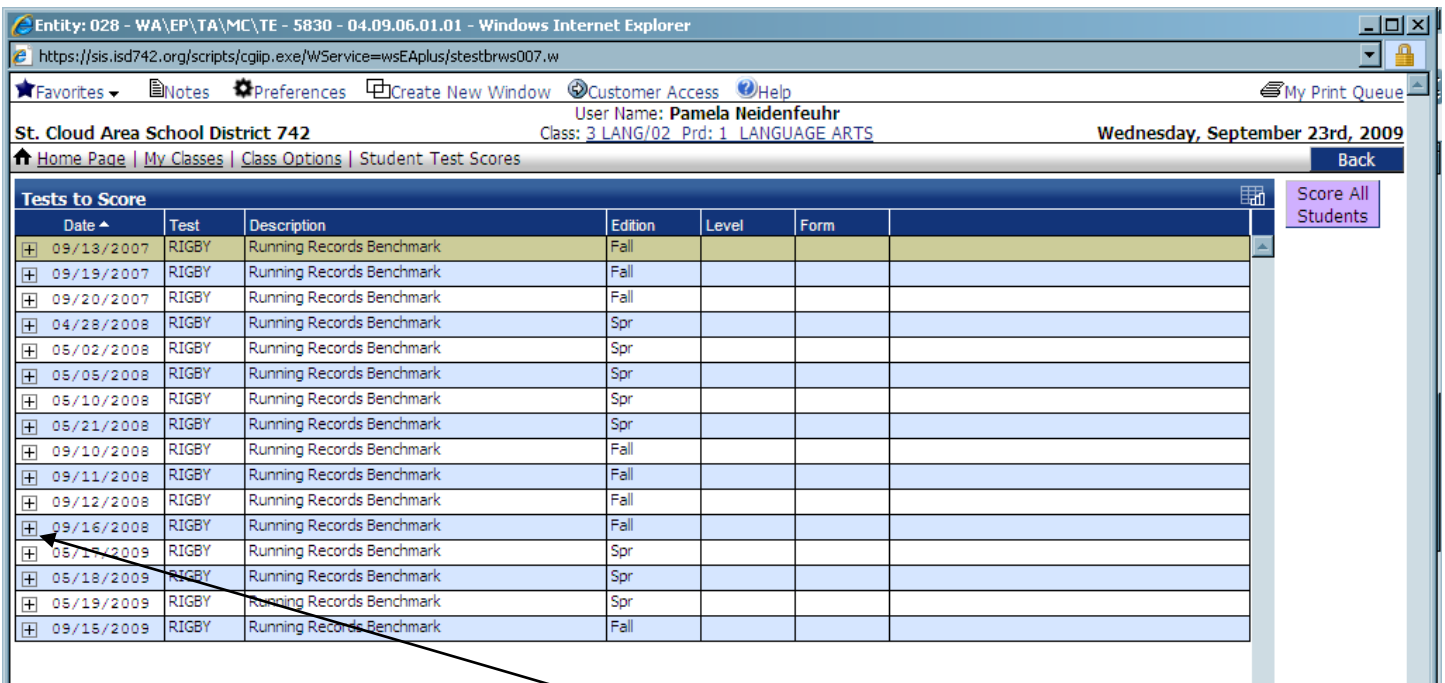

Rigby Scores in Skyward

Click on 'My Classes'

Pick the class you want enter Rigby scores for and 'Click'

Click on 'Test Scores'

At this point you can view previous scores by clicking on the + sign in front of the date. (These are the previous scores from SASI and are stored by date).