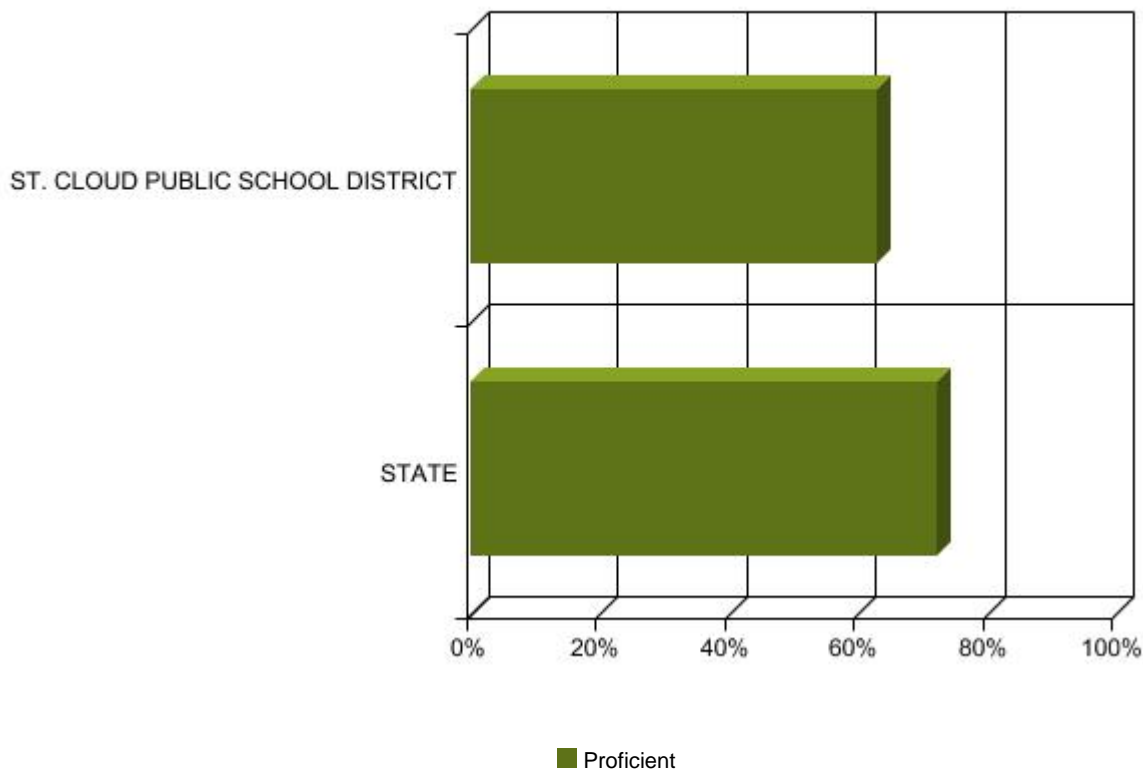

District Name: ST. CLOUD PUBLIC SCHOOL DISTRICT

**Selected Analysis Options**

School Year: 07-08

Test Name: MCA-II

Subject: Reading

Grade: 04

Score Type: Proficiency

**Analysis Results\***