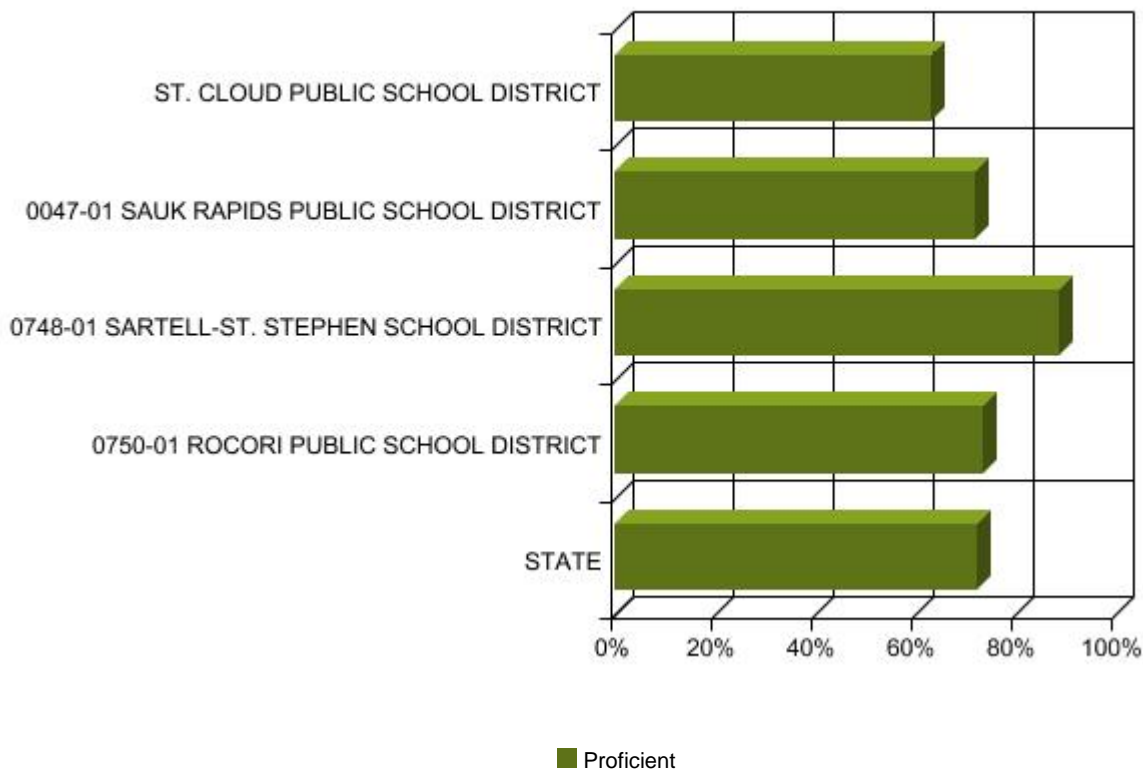

District Name: ST. CLOUD PUBLIC SCHOOL DISTRICT

**Selected Analysis Options**

School Year: 07-08

Test Name: MCA-II

Subject: Reading

Grade: 04

Score Type: Proficiency

**Analysis Results\***