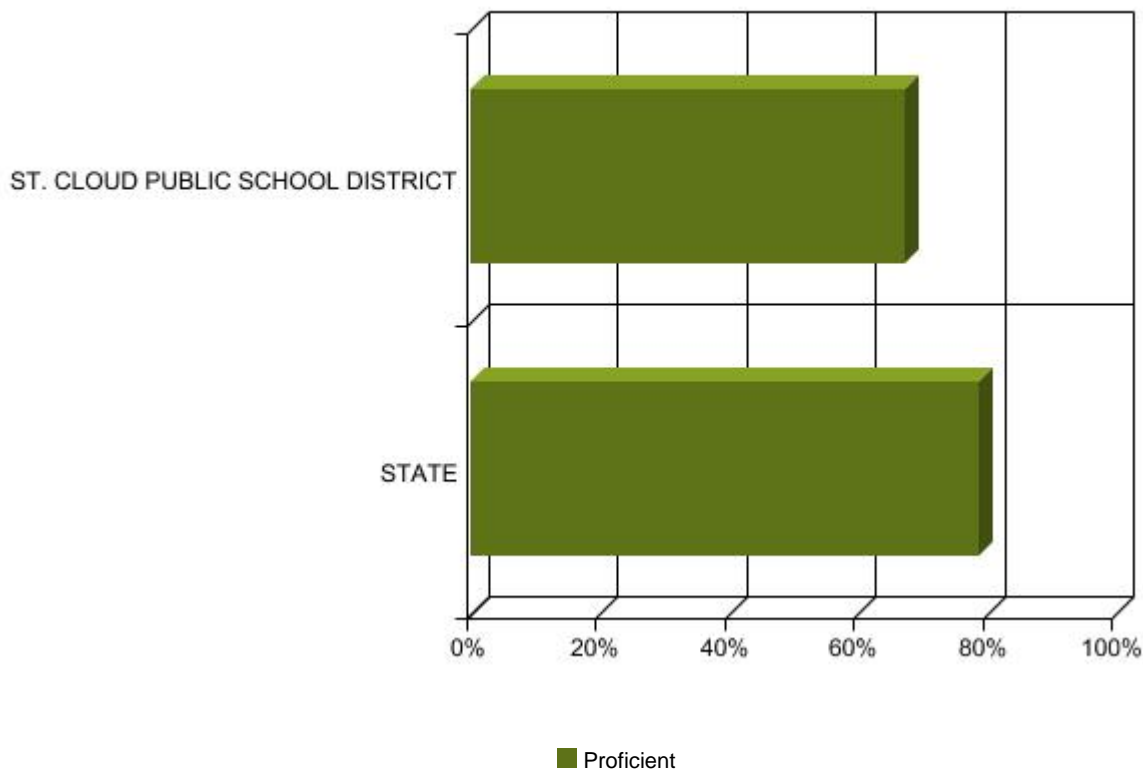

District Name: ST. CLOUD PUBLIC SCHOOL DISTRICT

**Selected Analysis Options**

School Year: 07-08

Test Name: MCA-II

Subject: Reading

Grade: 03

Score Type: Proficiency

**Analysis Results\***