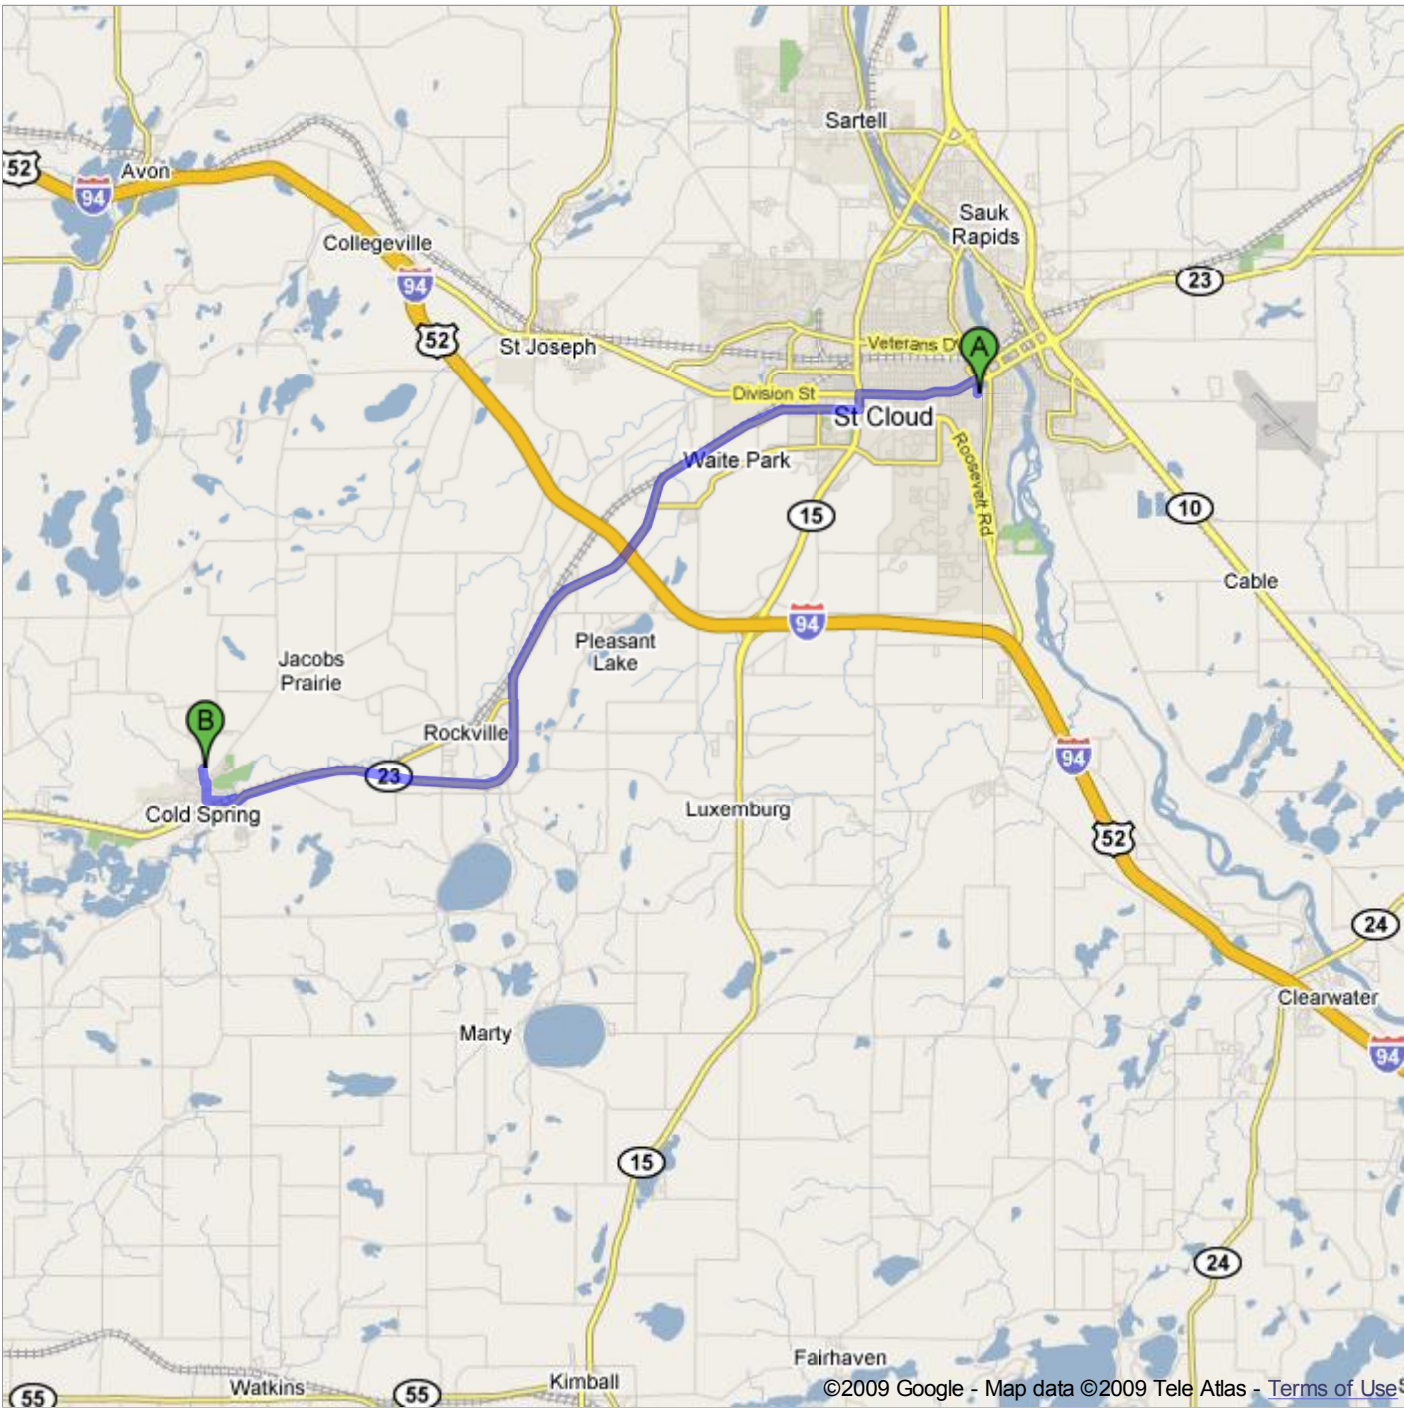

Directions to 534 5th Ave N, Cold Spring, MN 56320

17.7 mi – about 31 mins

Save trees. Go green!
Download Google Maps on your phone at google.com/gmm

©2009 Google - Map data ©2009 Tele Atlas - Terms of Use

 233 12th Ave S, St Cloud, MN 56301

1. Head **north** on **W Lake Blvd** toward **2nd St S** go 0.2 mi
total 0.2 mi
2. Continue on **12th Ave S** go 377 ft
total 0.2 mi
-  3. Turn **left** at **1st St S/MN-23**
Continue to follow MN-23 go 2.0 mi
total 2.2 mi
About 4 mins
-  4. Turn **left** at **MN-15/MN-23** go 0.3 mi
total 2.5 mi
About 1 min
-  5. Turn **right** at **2nd St S/MN-23** go 14.1 mi
total 16.6 mi
Continue to follow MN-23
About 22 mins
-  6. Turn **right** at **Main St E** go 0.5 mi
total 17.1 mi
About 2 mins
-  7. Turn **right** at **Red River Ave N** go 0.3 mi
total 17.4 mi
About 1 min
-  8. Turn **left** at **4th St N** go 115 ft
total 17.5 mi
9. Continue on **5th Ave N** go 0.2 mi
total 17.7 mi

 534 5th Ave N, Cold Spring, MN 56320

These directions are for planning purposes only. You may find that construction projects, traffic, weather, or other events may cause conditions to differ from the map results, and you should plan your route accordingly. You must obey all signs or notices regarding your route.

Map data ©2009 , Tele Atlas