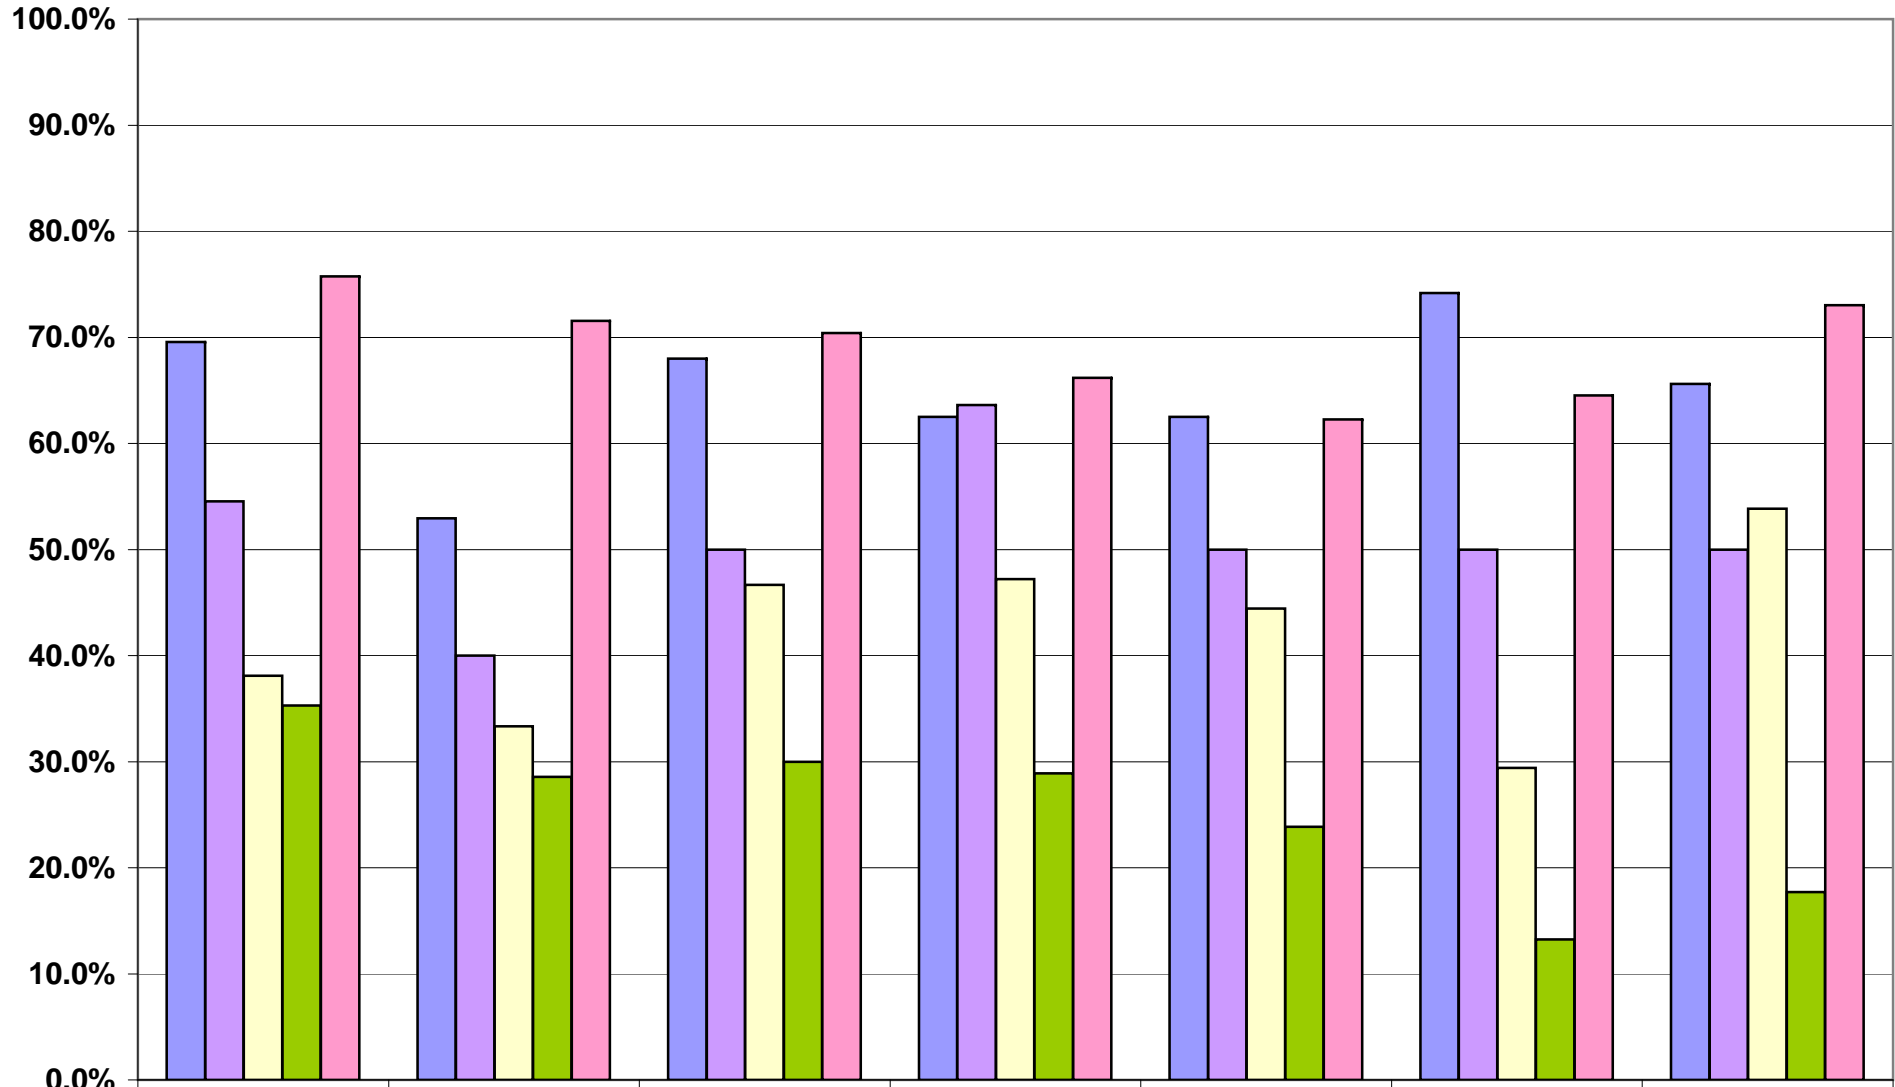

2008 Reading % Proficient By Ethnicity

Asian/PI	69.6%	52.9%	68.0%	62.5%	62.5%	74.2%	65.6%
American Indian	54.5%	40.0%	50.0%	63.6%	50.0%	50.0%	50.0%
Hispanic	38.1%	33.3%	46.7%	47.2%	44.4%	29.4%	53.8%
Black	35.3%	28.6%	30.0%	28.9%	23.9%	13.3%	17.7%
White	75.8%	71.5%	70.4%	66.2%	62.3%	64.5%	73.0%

■ Asian/PI
 ■ American Indian
 ■ Hispanic
 ■ Black
 ■ White