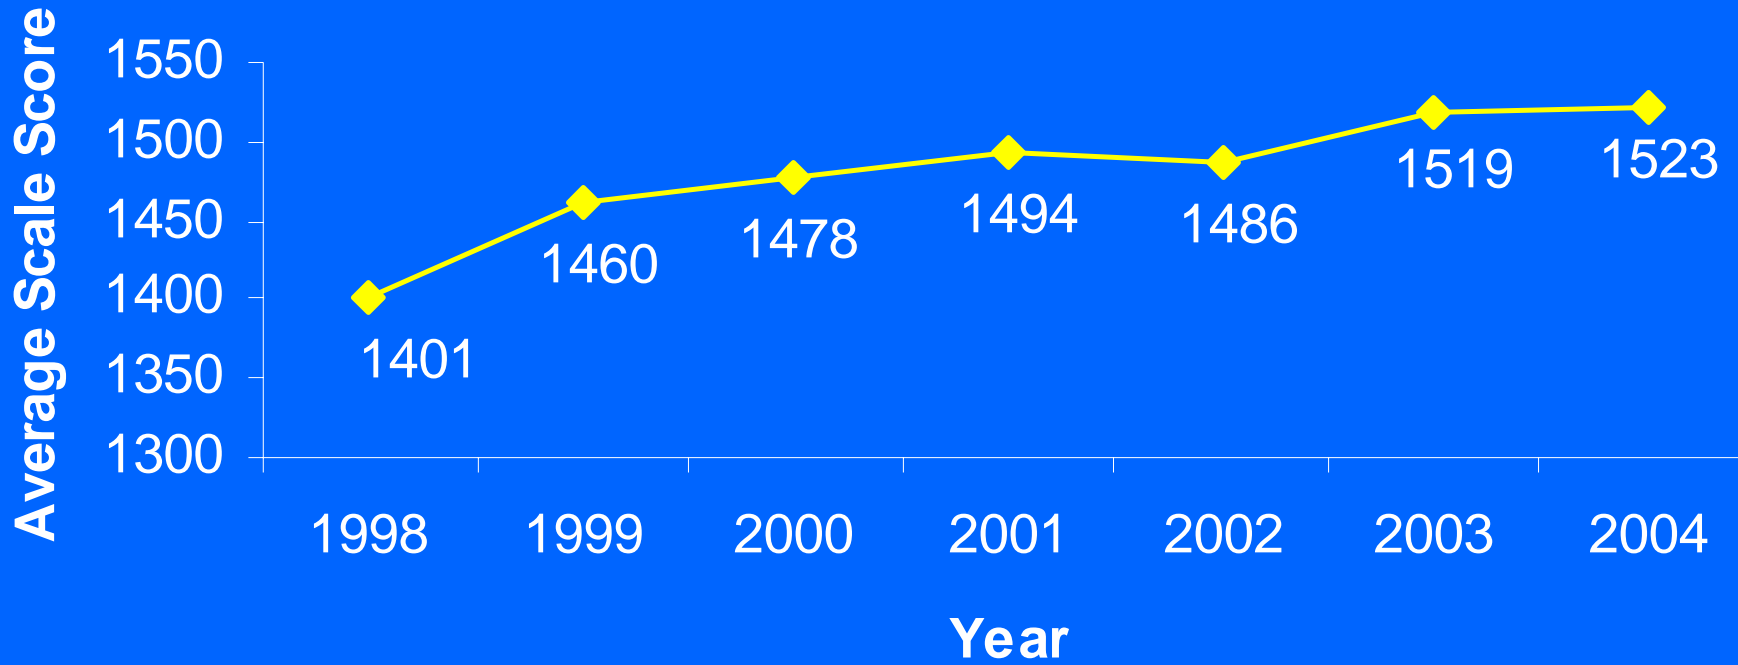

MCA 3, 5, and 7

The background of the slide features several parallel, diagonal stripes in a vibrant blue color, running from the top-left towards the bottom-right. The stripes are evenly spaced and create a dynamic, geometric pattern.

Grade 3 Math

Grade 3 Math Average Scale Score Trend

Grade 3 Reading

Grade 3 Reading Average Scale Score Trend

Grade 5 Math

Grade 5 Math Average Scale Score Trend

Grade 5 Reading

Grade 5 Reading Average Scale Score Trend