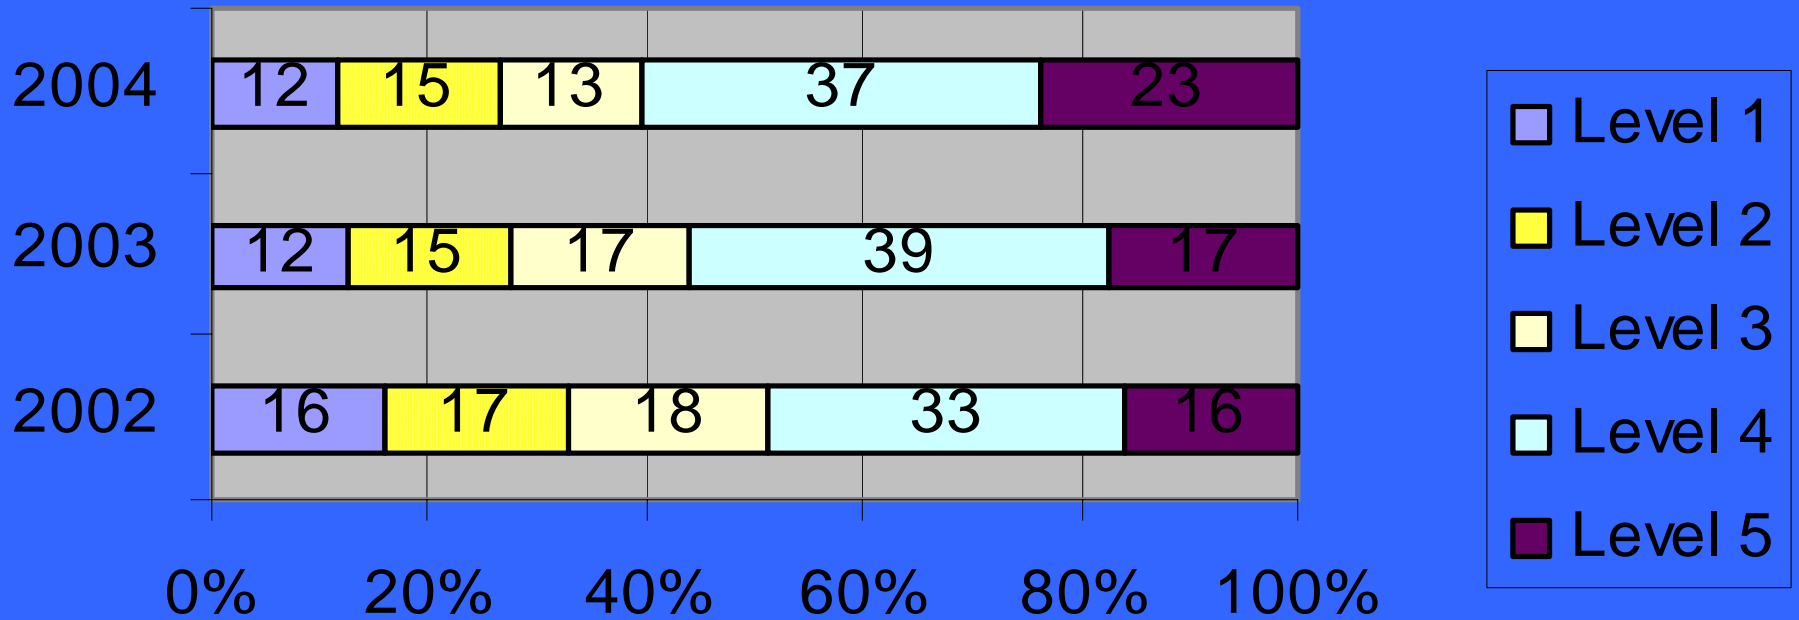

MCA 3, 5, and 7

The background of the slide features several parallel, diagonal stripes in a vibrant blue color, running from the top-left towards the bottom-right. The stripes are evenly spaced and create a dynamic, geometric pattern.

Grade 3 Math

Grade 3 Math Average Scale Score Trend

Grade 3 Reading

Grade 3 Reading Average Scale Score Trend

Grade 5 Math

Grade 5 Math Average Scale Score Trend

Grade 5 Reading

Grade 5 Reading Average Scale Score Trend