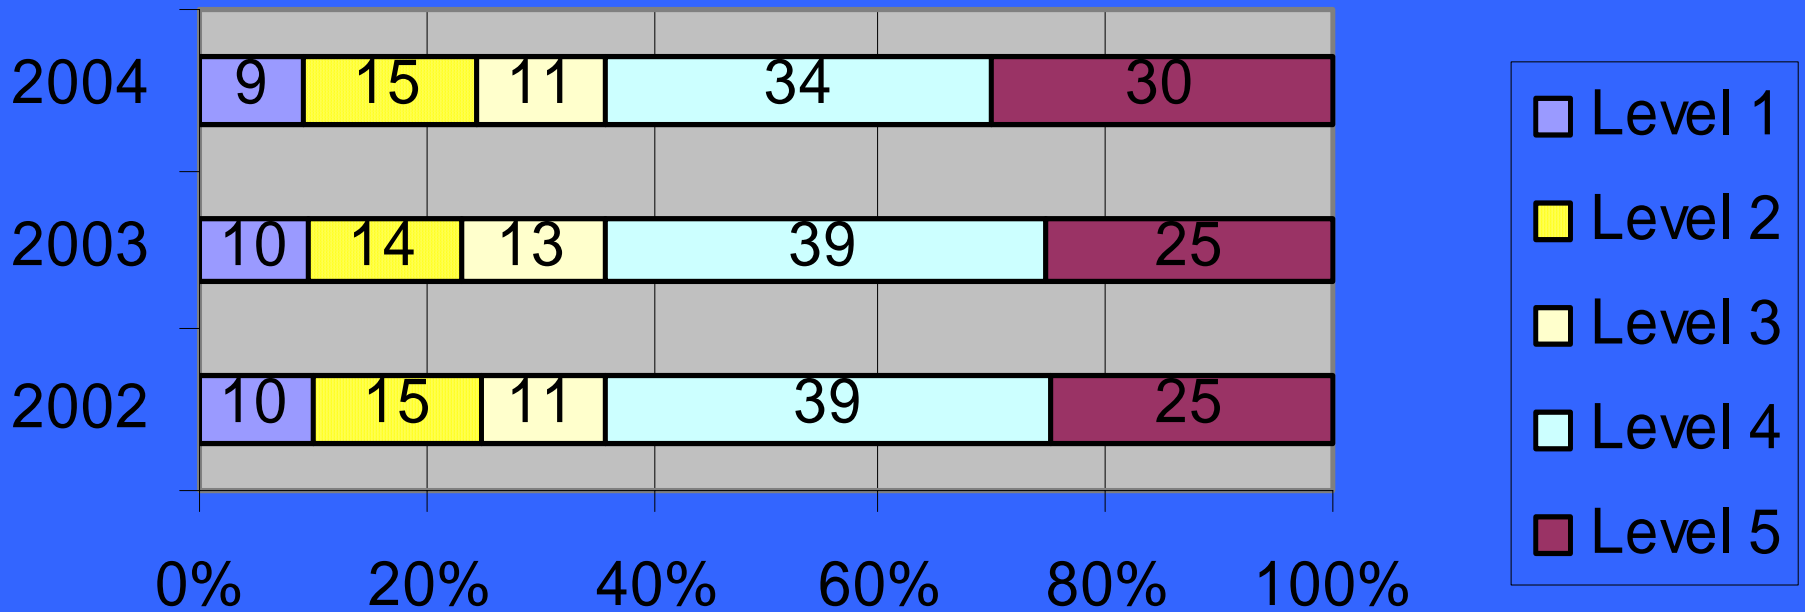

MCA 3, 5, and 7

The background of the slide features several parallel, diagonal stripes in a vibrant blue color, running from the top-left towards the bottom-right. The stripes are evenly spaced and create a dynamic, geometric pattern.

Grade 3 Math

Grade 3 Math Average Scale Score Trend

Grade 3 Reading

Grade 3 Reading Average Scale Score Trend

Grade 5 Math

Grade 5 Math Average Scale Score Trend

Grade 5 Reading

Grade 5 Reading Average Scale Score Trend