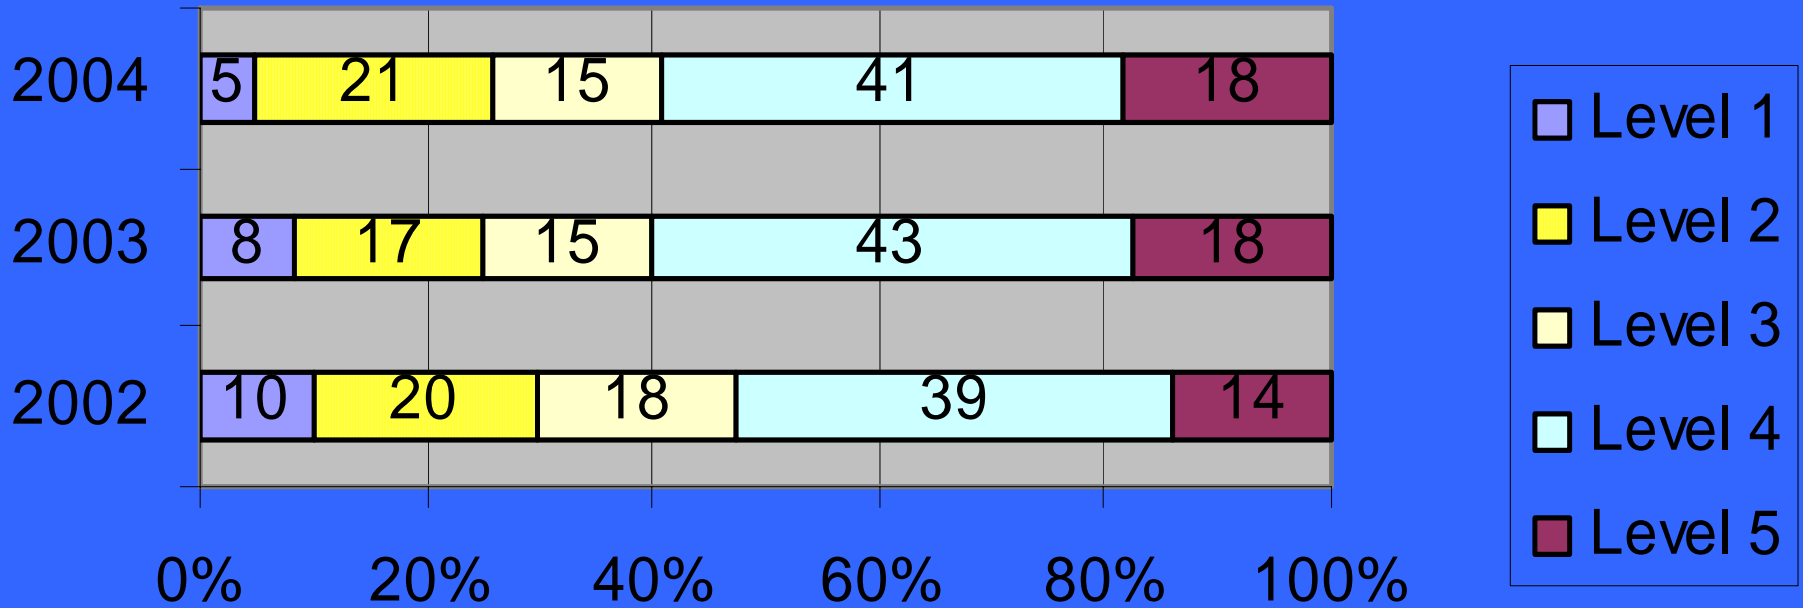

MCA 3, 5, and 7

The background of the slide features several parallel, diagonal stripes in a vibrant blue color, running from the top-left towards the bottom-right. The stripes are evenly spaced and create a dynamic, geometric pattern.

Grade 3 Math

Grade 3 Math Average Scale Score Trend

Grade 3 Reading

Grade 3 Reading Average Scale Score Trend

Grade 5 Math

Grade 5 Math Average Scale Score Trend

Grade 5 Reading

Grade 5 Reading Average Scale Score Trend