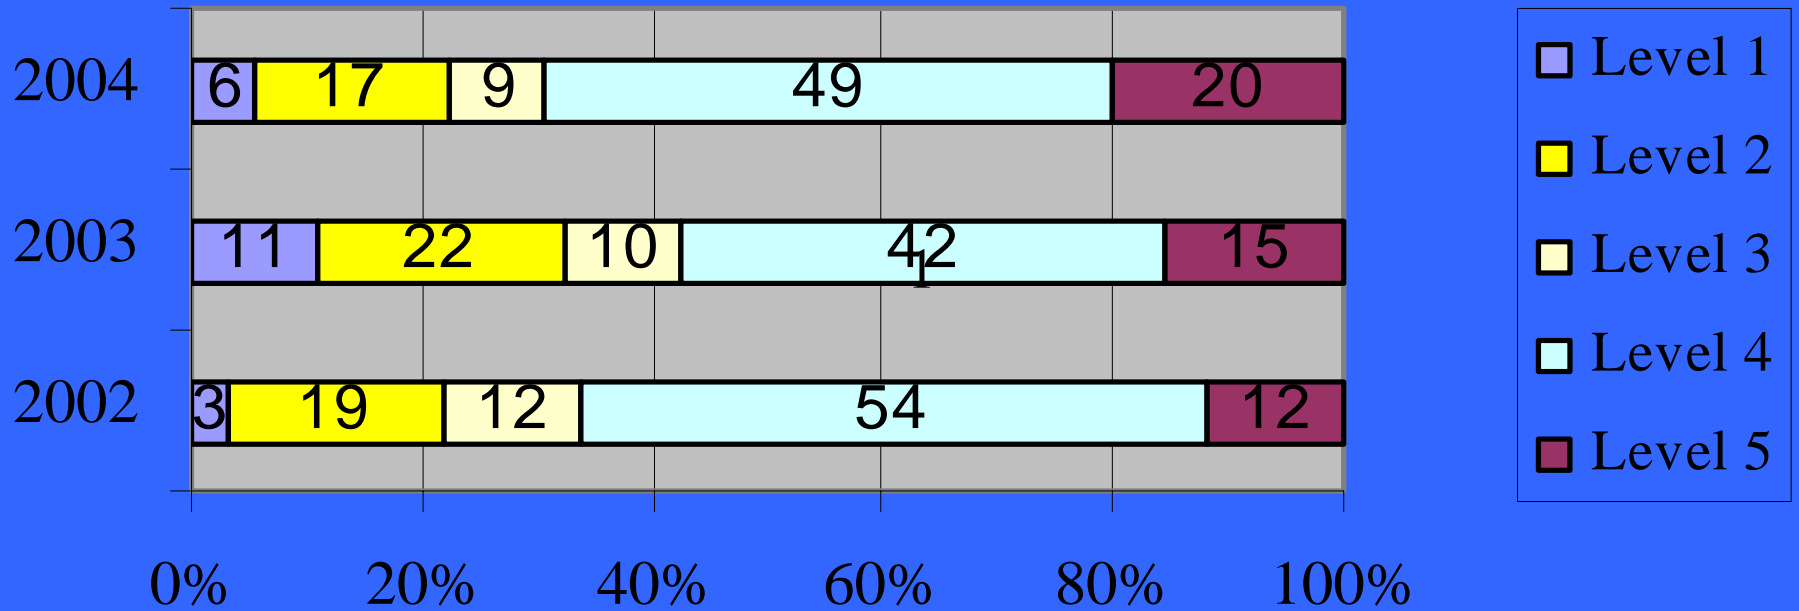

Grade 5 Writing