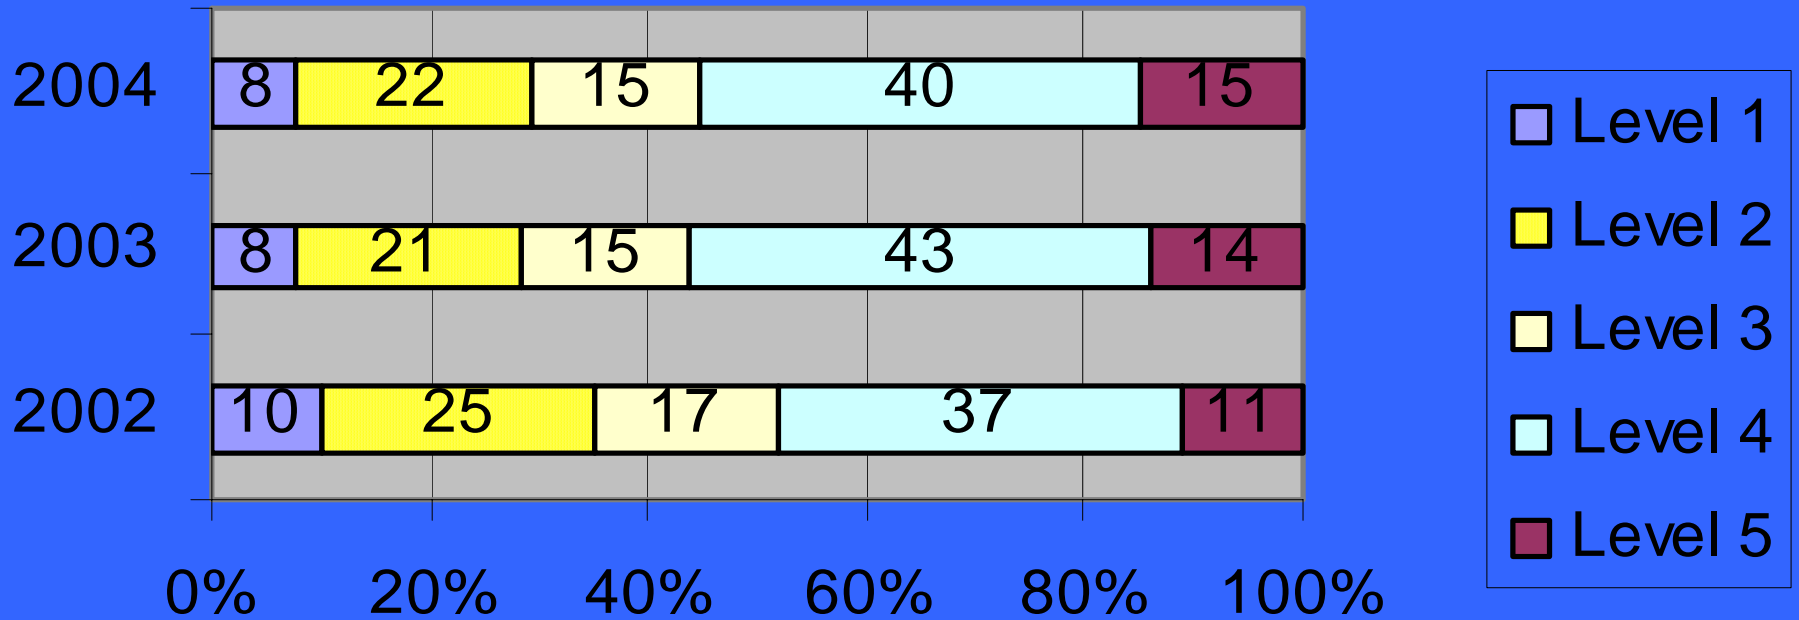

MCA 3, 5, and 7

The background of the slide features several parallel, diagonal stripes in a vibrant blue color, running from the top-left towards the bottom-right. The stripes are evenly spaced and create a dynamic, geometric pattern.

Grade 3 Math

Grade 3 Math Average Scale Score Trend

Grade 3 Reading

Grade 3 Reading Average Scale Score Trend

Grade 5 Math

Grade 5 Math Average Scale Score Trend

Grade 5 Reading

Grade 5 Reading Average Scale Score Trend